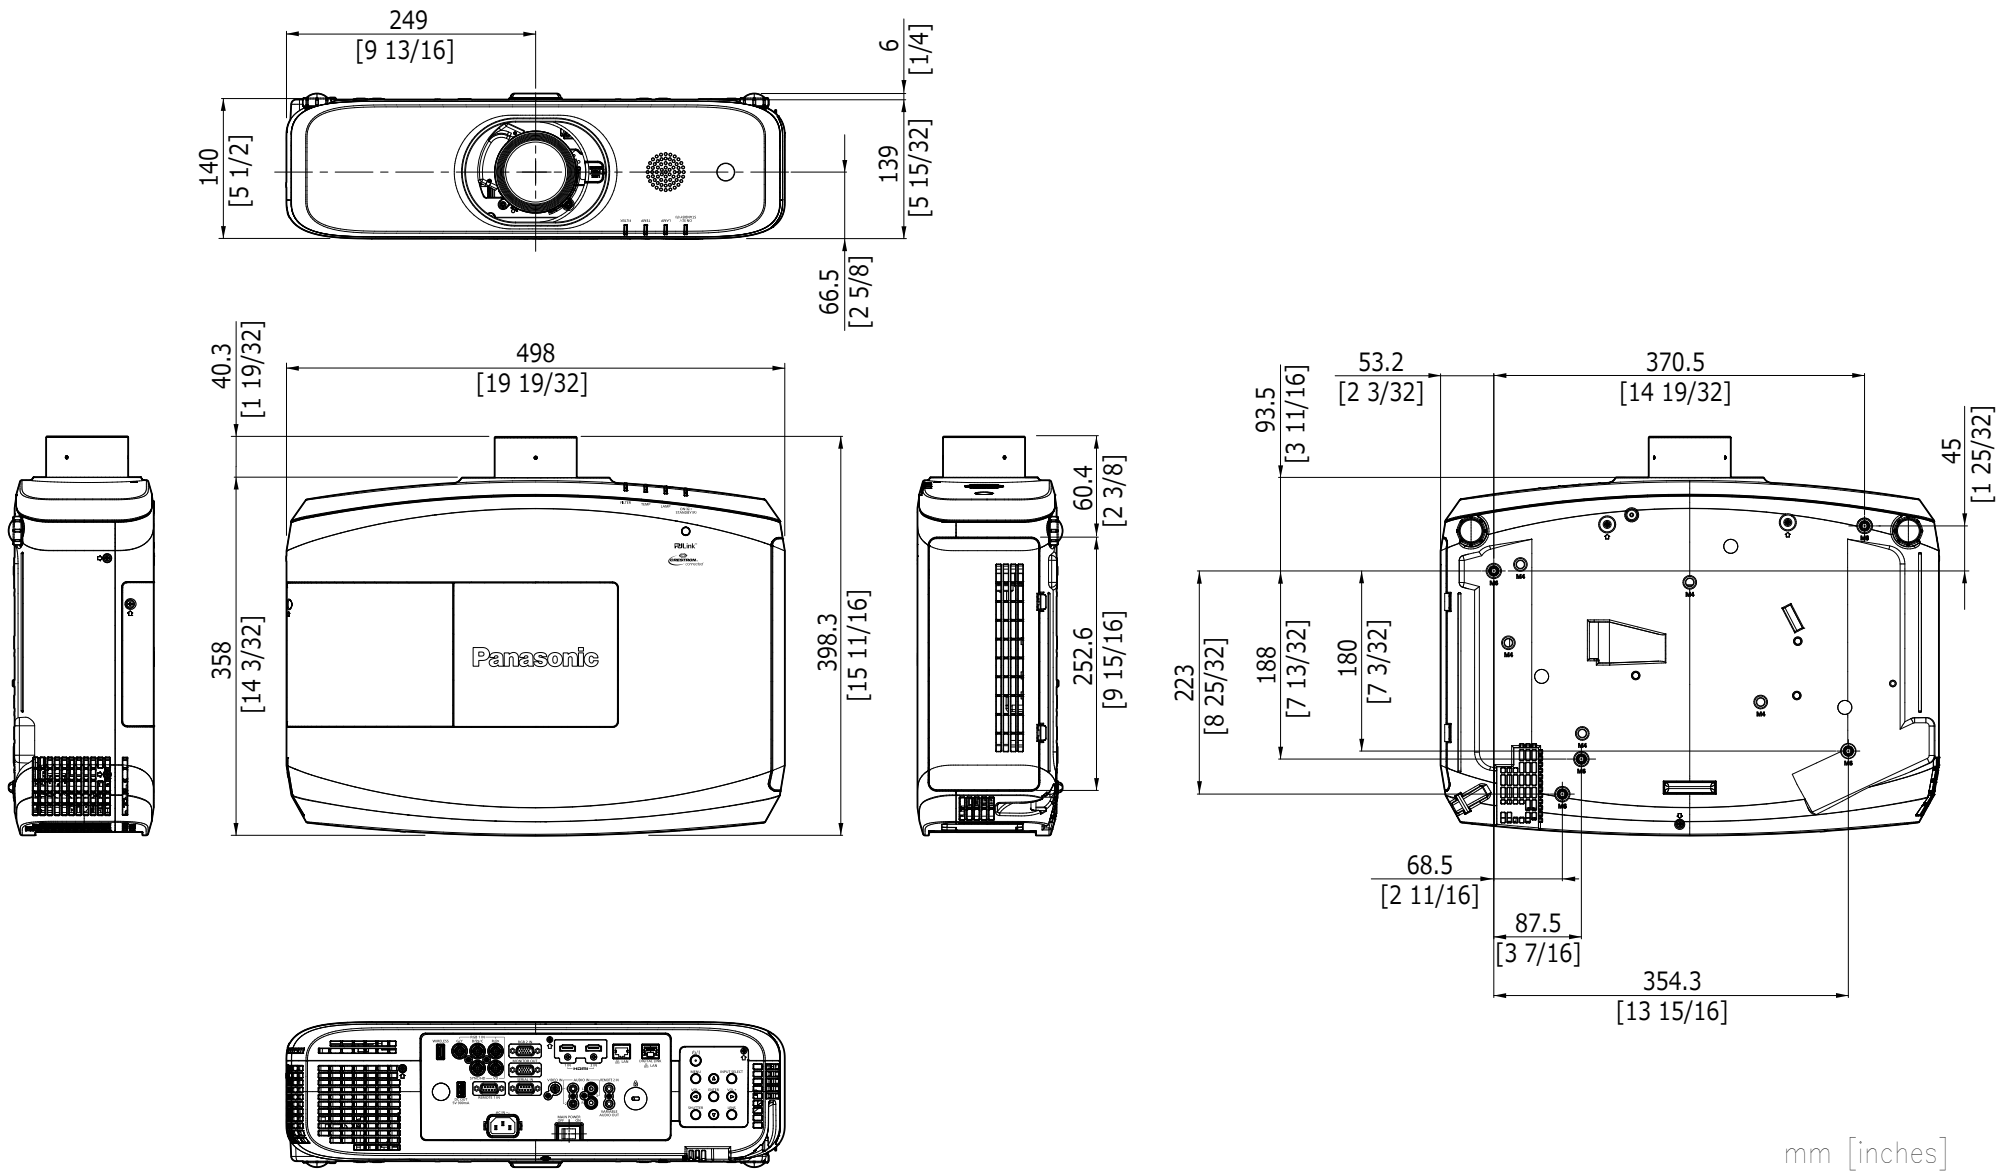

Panasonic Projector

PT-EZ590/EW650/EX620/EW550/EX520

mm [inches]